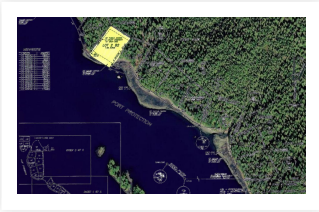

000 Legal Address Only

\$69,999

**Basic Details**

Country:	US
State:	AK
City:	Point Protection
Zipcode:	99927
Area:	PORT PROTECTION
Land Type:	Remote Recreational
Lot Size:	72,310 Sqft
Legal Desc.:	Lot 2, Block 2, Port Protection Alaska, according to Plat No. 2005-27; Petersburg Recording District
SEAMLS Number:	22395
Status:	Active
Agent Name:	Sharli Arntzen
Office Name:	Exp Realty, LLC - Southeast Alaska

### Address Map

Neighborhood: [PORT PROTECTION](#)  
Address 2: Lot 2 Block 2  
Address: 000 Legal Address Only