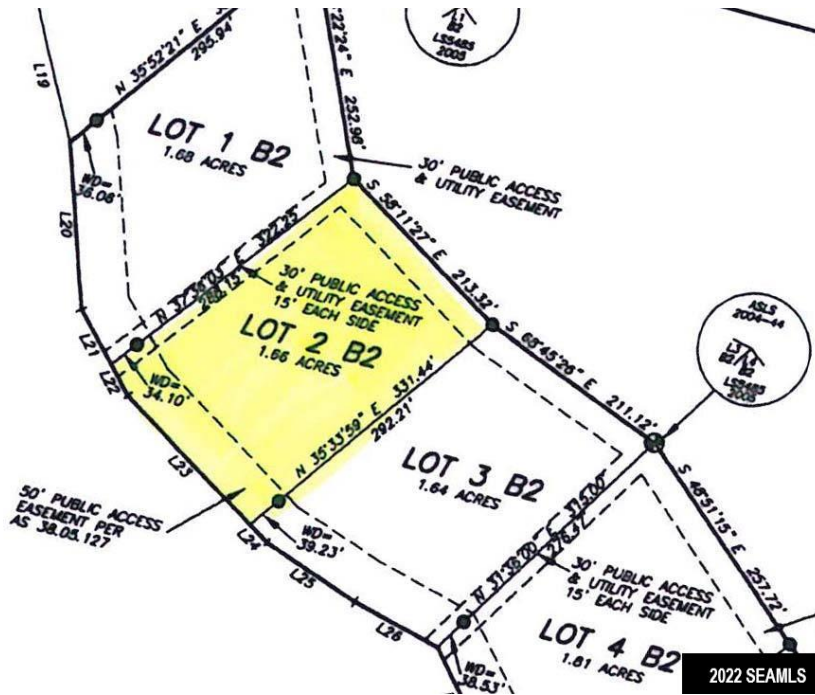

000 Legal Address Only

\$69,999

**Basic Details**

Country:	US
State:	AK
City:	Point Protection
Zipcode:	99927
Area:	PORT PROTECTION
Land Type:	Remote Recreational
Lot Size:	72,310 Sqft
Legal Desc.:	Lot 2, Block 2, Port Protection Alaska, according to Plat No. 2005-27; Petersburg Recording District
SEAMLS Number:	22395
Status:	Active
Agent Name:	Sharli Arntzen
Office Name:	Exp Realty, LLC - Southeast Alaska

**Interior**

Foreclosure:	No
Waterfront:	Ocean

**Exterior**

View:	Water, Mountain, Territorial
-------	------------------------------

Find us Online:

Access:

Find us Online:     

This information is deemed reliable but not guaranteed.

NATIONAL ASSOCIATION of REALTORS®

Find us Online:     

Lot Wooded Lot, Borders  
Description: Public Land

### Address Map

Neighborhood: [PORT PROTECTION](#)  
Address 2: Lot 2 Block 2  
Address: 000 Legal Address Only